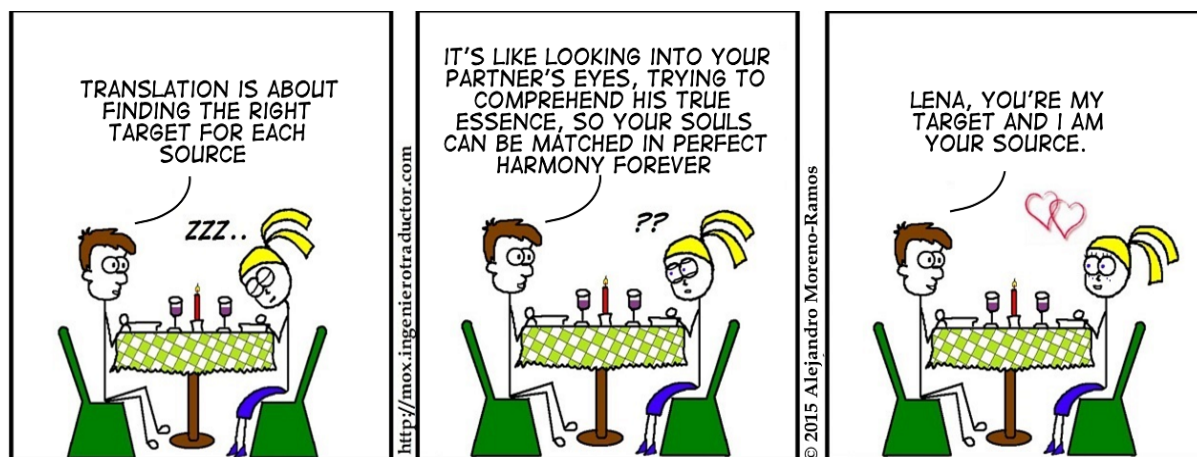

Translation is like...

Spring/Primavera 2017

SPAN 417

Advanced Translation/Traducción Avanzada

MWF 11:30 – 12:20

Dr. Curry

*ADVANCED SPANISH-ENGLISH TRANSLATION. Credit 3. Expansion of translation practice and development of lexical and stylistic competence in specialized fields, including commercial, legal, medical, technical and scientific; mandatory service learning component included. Prerequisite: SPAN 407 with grade of B or better or approval of instructor.*